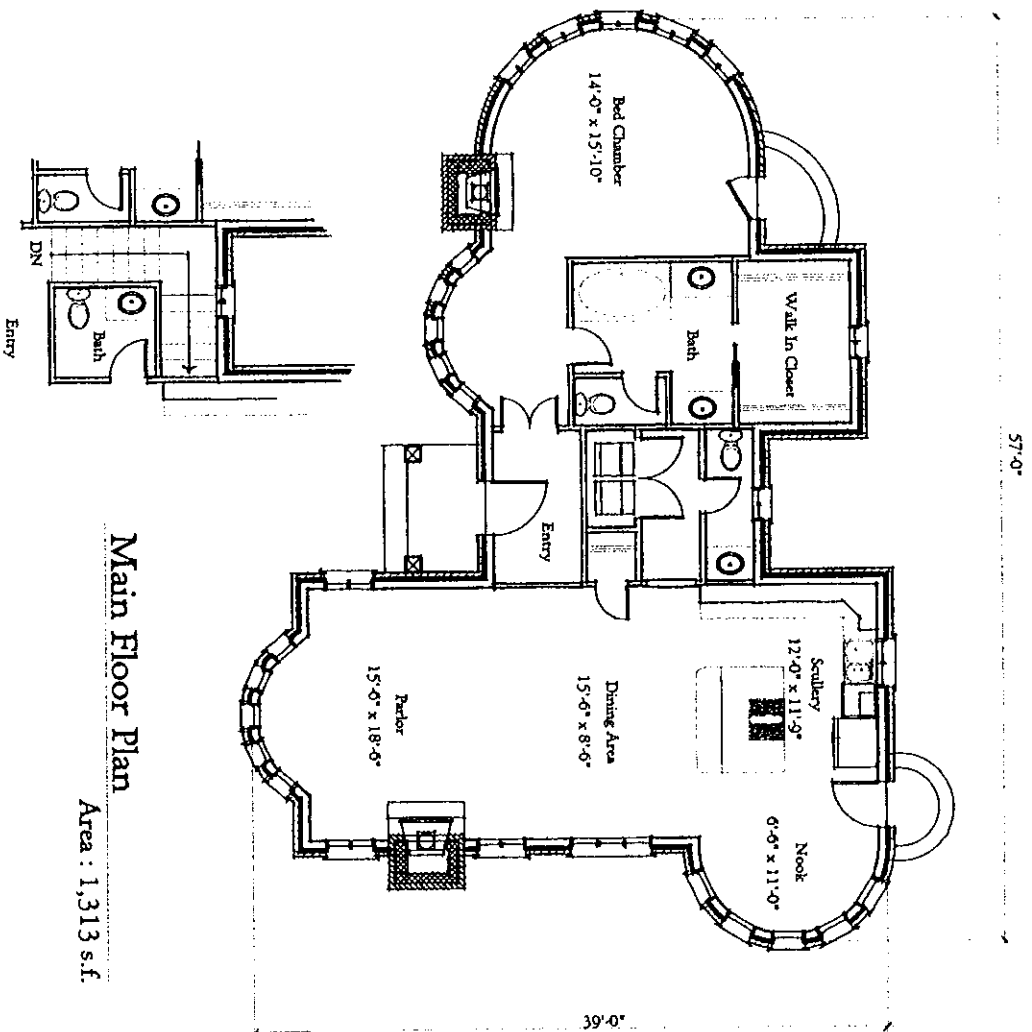

## Ozzleworth I

A One-Story

Cottage with detached  
Carriage House

LIVING AREA  
1313 sq ft

Main Floor Plan

Area : 1,313 s.f.